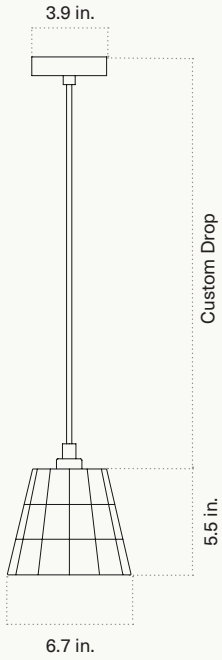

PRODUCT SPECIFICATIONS

Fun Guy Pendant - Small

Pictured in Blackened Brass with Amethyst Deceiver Shade

PRODUCT TYPE	Pendant Light
DIMENSIONS	Custom Drop + (H) 5.5" x (W) 6.7" x (D) 6.7"
MATERIALS	Stained Glass, Brass
METAL FINISHES	Natural Brass Brushed Nickel Blackened Brass Brushed Gold
Custom finishes available upon request.	
GLASS COLOURS	Pixies Parasol Witches Butter Amethyst Deceiver Parrot Waxcap Snow Ear
Custom colours available upon request.	
LAMP SPECIFICATIONS	B22 LED / Round / Clear / 3-4W 300 Lumens Colour Temperature - 2700k Bulb supplied.

Front View

Bottom View

Isometric View