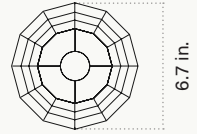

PRODUCT SPECIFICATIONS

Fun Guy Pendant - Small

Pictured in Blackened Brass with Amethyst Deceiver Shade

PRODUCT TYPE	Pendant Light
DIMENSIONS	Custom Drop + (H) 5.5" x (W) 6.7" x (D) 6.7"
MATERIALS	Stained Glass, Brass
METAL FINISHES	Natural Brass Brushed Nickel Blackened Brass Brushed Gold
Custom finishes available upon request.	
GLASS COLOURS	Pixies Parasol Witches Butter Amethyst Deceiver Parrot Waxcap Snow Ear
Custom colours available upon request.	
LAMP SPECIFICATIONS	B22 LED / Round / Clear / 3-4W 300 Lumens Colour Temperature - 2700k Bulb supplied.

Front View

Bottom View

Isometric View