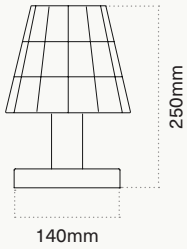

PRODUCT SPECIFICATIONS

Fun Guy Table Lamp

Pictured in Brushed Nickel with Witches Butter Shade

PRODUCT TYPE	Table Lamp
DIMENSIONS	(H) 250mm x (W) 170mm x (D) 170mm
MATERIALS	Stained Glass, Brass
METAL FINISHES	Natural Brass Brushed Nickel Blackened Brass Brushed Gold
Custom finishes available upon request.	
GLASS COLOURS	Pixies Parasol Witches Butter Amethyst Deceiver Parrot Waxcap Snow Ear
Custom colours available upon request.	
LAMP SPECIFICATIONS	B22 LED / Round / Clear / 3-4W 300 Lumens Colour Temperature - 2700k Bulb supplied.

PRODUCT DRAWINGS

Front View

Top View

Side View

Isometric View