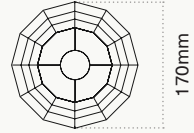

PRODUCT SPECIFICATIONS

Fun Guy Table Lamp

Pictured in Brushed Nickel with Witches Butter Shade

PRODUCT TYPE	Table Lamp
DIMENSIONS	(H) 250mm x (W) 170mm x (D) 170mm
MATERIALS	Stained Glass, Brass
METAL FINISHES	Natural Brass Brushed Nickel Blackened Brass Brushed Gold
Custom finishes available upon request.	
GLASS COLOURS	Pixies Parasol Witches Butter Amethyst Deceiver Parrot Waxcap Snow Ear
Custom colours available upon request.	
LAMP SPECIFICATIONS	B22 LED / Round / Clear / 3-4W 300 Lumens Colour Temperature - 2700k Bulb supplied.

PRODUCT DRAWINGS

Front View

Top View

Side View

Isometric View