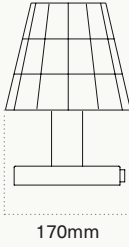

PRODUCT SPECIFICATIONS

Fun Guy Table Lamp

Pictured in Brushed Nickel with Witches Butter Shade

PRODUCT TYPE	Table Lamp
DIMENSIONS	(H) 250mm x (W) 170mm x (D) 170mm
MATERIALS	Stained Glass, Brass
METAL FINISHES	Natural Brass Brushed Nickel Blackened Brass Brushed Gold
Custom finishes available upon request.	
GLASS COLOURS	Pixies Parasol Witches Butter Amethyst Deceiver Parrot Waxcap Snow Ear
Custom colours available upon request.	
LAMP SPECIFICATIONS	B22 LED / Round / Clear / 3-4W 300 Lumens Colour Temperature - 2700k Bulb supplied.

PRODUCT DRAWINGS

Front View

Top View

Side View

Isometric View