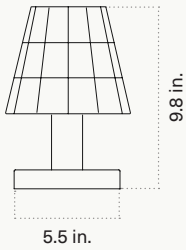

PRODUCT SPECIFICATIONS

Fun Guy Table Lamp

Pictured in Brushed Nickel with Witches Butter Shade

PRODUCT TYPE	Table Lamp
DIMENSIONS	(H) 9.8" x (W) 6.7" x (D) 6.7"
MATERIALS	Stained Glass, Brass
METAL FINISHES	Natural Brass Brushed Nickel Blackened Brass Brushed Gold
Custom finishes available upon request.	
GLASS COLOURS	Pixies Parasol Witches Butter Amethyst Deceiver Parrot Waxcap Snow Ear
Custom colours available upon request.	
LAMP SPECIFICATIONS	E12 LED / Round / Clear / 4W 350 Lumens Colour Temperature - 2700k Voltage - 120V Bulb supplied.

PRODUCT DRAWINGS

Front View

Top View

Side View

Isometric View