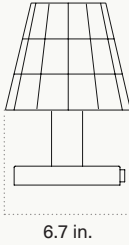

PRODUCT SPECIFICATIONS

Fun Guy Table Lamp

Pictured in Brushed Nickel with Witches Butter Shade

PRODUCT TYPE	Table Lamp
DIMENSIONS	(H) 9.8" x (W) 6.7" x (D) 6.7"
MATERIALS	Stained Glass, Brass
METAL FINISHES	Natural Brass Brushed Nickel Blackened Brass Brushed Gold
Custom finishes available upon request.	
GLASS COLOURS	Pixies Parasol Witches Butter Amethyst Deceiver Parrot Waxcap Snow Ear
Custom colours available upon request.	
LAMP SPECIFICATIONS	E12 LED / Round / Clear / 4W 350 Lumens Colour Temperature - 2700k Voltage - 120V Bulb supplied.

PRODUCT DRAWINGS

Front View

Top View

Side View

Isometric View