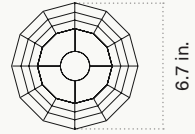

PRODUCT SPECIFICATIONS

Fun Guy Table Lamp

Pictured in Brushed Nickel with Witches Butter Shade

PRODUCT TYPE	Table Lamp
DIMENSIONS	(H) 9.8" x (W) 6.7" x (D) 6.7"
MATERIALS	Stained Glass, Brass
METAL FINISHES	Natural Brass Brushed Nickel Blackened Brass Brushed Gold
Custom finishes available upon request.	
GLASS COLOURS	Pixies Parasol Witches Butter Amethyst Deceiver Parrot Waxcap Snow Ear
Custom colours available upon request.	
LAMP SPECIFICATIONS	E12 LED / Round / Clear / 4W 350 Lumens Colour Temperature - 2700k Voltage - 120V Bulb supplied.

PRODUCT DRAWINGS

Front View

Top View

Side View

Isometric View