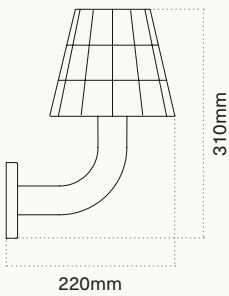

PRODUCT SPECIFICATIONS

Fun Guy Wall Light

Pictured in Brushed Nickel with Amethyst Deceiver Shade

PRODUCT TYPE	Wall Light
DIMENSIONS	(H) 310mm x (W) 170mm x (D) 220mm
MATERIALS	Stained Glass, Brass
METAL FINISHES	Natural Brass Brushed Nickel Blackened Brass Brushed Gold
Custom finishes available upon request.	
GLASS COLOURS	Pixies Parasol Witches Butter Amethyst Deceiver Parrot Waxcap Snow Ear
Custom colours available upon request.	
LAMP SPECIFICATIONS	B22 LED / Round / Clear / 3-4W 300 Lumens Colour Temperature - 2700k Bulb supplied.

PRODUCT DRAWINGS

Front View

Bottom View

Side View

Isometric View