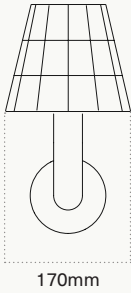

PRODUCT SPECIFICATIONS

Fun Guy Wall Light

Pictured in Brushed Nickel with Amethyst Deceiver Shade

PRODUCT TYPE	Wall Light
DIMENSIONS	(H) 310mm x (W) 170mm x (D) 220mm
MATERIALS	Stained Glass, Brass
METAL FINISHES	Natural Brass Brushed Nickel Blackened Brass Brushed Gold
Custom finishes available upon request.	
GLASS COLOURS	Pixies Parasol Witches Butter Amethyst Deceiver Parrot Waxcap Snow Ear
Custom colours available upon request.	
LAMP SPECIFICATIONS	B22 LED / Round / Clear / 3-4W 300 Lumens Colour Temperature - 2700k Bulb supplied.

PRODUCT DRAWINGS

Front View

Bottom View

Side View

Isometric View