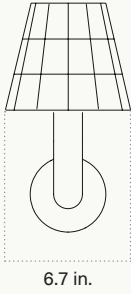

PRODUCT SPECIFICATIONS

Fun Guy Wall Light

Pictured in Brushed Nickel with Amethyst Deceiver Shade

PRODUCT TYPE	Wall Light
DIMENSIONS	(H) 12.2" x (W) 6.7" x (D) 8.7"
MATERIALS	Stained Glass, Brass
METAL FINISHES	Natural Brass Brushed Nickel Blackened Brass Brushed Gold
Custom finishes available upon request.	
GLASS COLOURS	Pixies Parasol Witches Butter Amethyst Deceiver Parrot Waxcap Snow Ear
Custom colours available upon request.	
LAMP SPECIFICATIONS	E12 LED / Round / Clear / 4W 350 Lumens Colour Temperature - 2700k Bulb supplied.

PRODUCT DRAWINGS

Front View

Bottom View

Side View

Isometric View