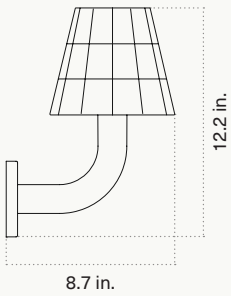

PRODUCT SPECIFICATIONS

Fun Guy Wall Light

Pictured in Brushed Nickel with Amethyst Deceiver Shade

PRODUCT TYPE	Wall Light
DIMENSIONS	(H) 12.2" x (W) 6.7" x (D) 8.7"
MATERIALS	Stained Glass, Brass
METAL FINISHES	Natural Brass Brushed Nickel Blackened Brass Brushed Gold
Custom finishes available upon request.	
GLASS COLOURS	Pixies Parasol Witches Butter Amethyst Deceiver Parrot Waxcap Snow Ear
Custom colours available upon request.	
LAMP SPECIFICATIONS	E12 LED / Round / Clear / 4W 350 Lumens Colour Temperature - 2700k Bulb supplied.

PRODUCT DRAWINGS

Front View

Bottom View

Side View

Isometric View