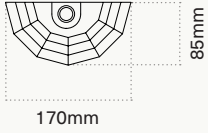

PRODUCT SPECIFICATIONS

Fun Guy Wall Sconce

Pictured , Small Sconce, Waxed and Polished with Parrot Waxcap Shade

PRODUCT TYPE	Wall Sconce
DIMENSIONS	Small (H) 140mm x (W) 170mm x (D) 85mm Large (H) 185mm x (W) 220mm x (D) 110mm
MATERIALS	Stained Glass, Aluminium / Brass
METAL FINISHES	Waxed and Polished Solder Plated Brass Plated Nickel Blackened Plated Gold
Custom finishes available upon request.	
GLASS COLOURS	Pixies Parasol Witches Butter Amethyst Deceiver Parrot Waxcap Snow Ear
Custom colours available upon request.	
LAMP SPECIFICATIONS	G9 LED / 2.5W Dimmable 300 Lumens Colour Temperature - 2700k Bulb supplied.

Front View

Bottom View

Side View

Isometric View

Top View

Front View

Side View

Isometric View