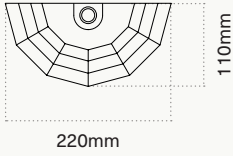

PRODUCT SPECIFICATIONS

Fun Guy Wall Sconce

Pictured , Small Sconce, Waxed and Polished with Parrot Waxcap Shade

PRODUCT TYPE	Wall Sconce
DIMENSIONS	Small (H) 140mm x (W) 170mm x (D) 85mm Large (H) 185mm x (W) 220mm x (D) 110mm
MATERIALS	Stained Glass, Aluminium / Brass
METAL FINISHES	Waxed and Polished Solder Plated Brass Plated Nickel Blackened Plated Gold
Custom finishes available upon request.	
GLASS COLOURS	Pixies Parasol Witches Butter Amethyst Deceiver Parrot Waxcap Snow Ear
Custom colours available upon request.	
LAMP SPECIFICATIONS	G9 LED / 2.5W Dimmable 300 Lumens Colour Temperature - 2700k Bulb supplied.

Front View

Bottom View

Side View

Isometric View

Top View

Front View

Side View

Isometric View