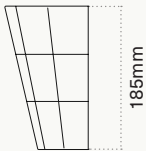

PRODUCT SPECIFICATIONS

Fun Guy Wall Sconce

Pictured , Small Sconce, Waxed and Polished with Parrot Waxcap Shade

PRODUCT TYPE	Wall Sconce
DIMENSIONS	Small (H) 140mm x (W) 170mm x (D) 85mm Large (H) 185mm x (W) 220mm x (D) 110mm
MATERIALS	Stained Glass, Aluminium / Brass
METAL FINISHES	Waxed and Polished Solder Plated Brass Plated Nickel Blackened Plated Gold
Custom finishes available upon request.	
GLASS COLOURS	Pixies Parasol Witches Butter Amethyst Deceiver Parrot Waxcap Snow Ear
Custom colours available upon request.	
LAMP SPECIFICATIONS	G9 LED / 2.5W Dimmable 300 Lumens Colour Temperature - 2700k Bulb supplied.

Front View

Bottom View

Side View

Isometric View

Top View

Front View

Side View

Isometric View