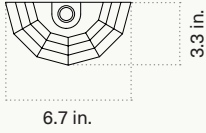

# Fun Guy Wall Sconce

Pictured: Small Sconce, Waxed and Polished with Parrot Waxcap Shade

<b>PRODUCT TYPE</b>	Wall Sconce
<b>DIMENSIONS</b>	Small (H) 5.5" x (W) 6.7" x (D) 3.3" Large (H) 7.3" x (W) 4.7" x (D) 8.6"  Note: Wall mounted lamp fixture size is 1.5" x 1.5". A junction box cover / mud ring is required for US installation.
<b>MATERIALS</b>	Stained Glass, Aluminium / Brass
<b>METAL FINISHES</b>	Waxed and Polished Solder Plated Brass Plated Nickel Blackened Plated Gold  Custom finishes available upon request.
<b>GLASS COLOURS</b>	Pixies Parasol Witches Butter Amethyst Deceiver Parrot Waxcap Snow Ear  Custom colours available upon request.
<b>LAMP SPECIFICATIONS</b>	G9 LED / 2.5W Dimmable 300 Lumens Colour Temperature - 2700k  Bulb supplied.

PRODUCT DRAWINGS - SMALL SCENCE

Front View

Bottom View

Side View

Isometric View

PRODUCT DRAWINGS - LARGE SCENCE

Top View

Front View

Side View

Isometric View