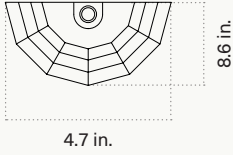

# Fun Guy Wall Sconce

Pictured: Small Sconce, Waxed and Polished with Parrot Waxcap Shade

<b>PRODUCT TYPE</b>	Wall Sconce
<b>DIMENSIONS</b>	Small (H) 5.5" x (W) 6.7" x (D) 3.3" Large (H) 7.3" x (W) 4.7" x (D) 8.6"  Note: Wall mounted lamp fixture size is 1.5" x 1.5". A junction box cover / mud ring is required for US installation.
<b>MATERIALS</b>	Stained Glass, Aluminium / Brass
<b>METAL FINISHES</b>	Waxed and Polished Solder Plated Brass Plated Nickel Blackened Plated Gold  Custom finishes available upon request.
<b>GLASS COLOURS</b>	Pixies Parasol Witches Butter Amethyst Deceiver Parrot Waxcap Snow Ear  Custom colours available upon request.
<b>LAMP SPECIFICATIONS</b>	G9 LED / 2.5W Dimmable 300 Lumens Colour Temperature - 2700k  Bulb supplied.

PRODUCT DRAWINGS - SMALL SCENCE

Front View

Bottom View

Side View

Isometric View

PRODUCT DRAWINGS - LARGE SCENCE

Top View

Front View

Side View

Isometric View